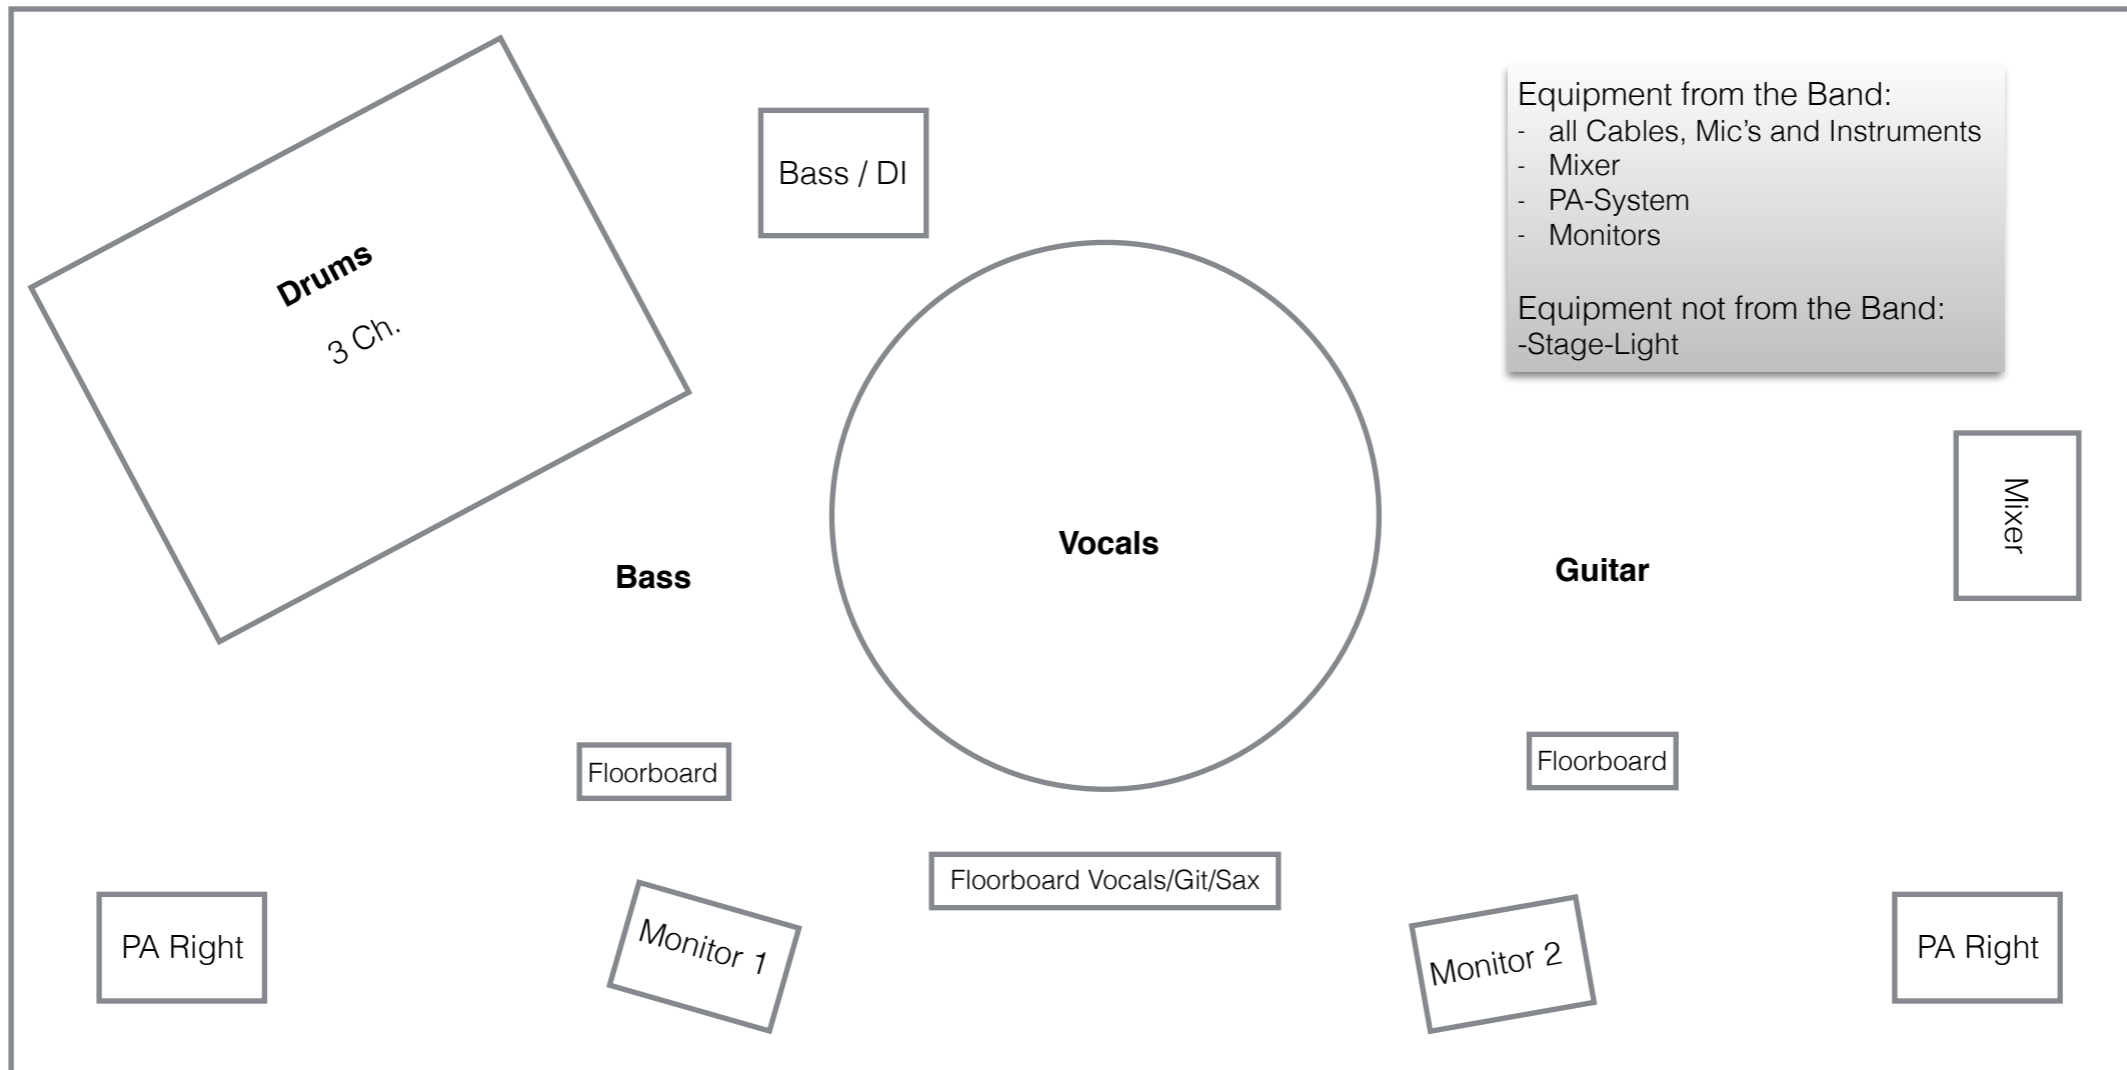

Stage Plan Cue5 „Acoustic Mini“ Band - Small Stage

Chaneln to FOH / Mixer				Return Chaneln to Stage			
Ch.	Mic/Line	Instrument		Ch.			
1	Mic	BassDrum		1	Left Stage	Monitor	
2	Mic	OH Left		2	Right Stage	Monitor	
3	Mic	OH Right					
4	DI Line	Bass Guitar					
5	DI Line	Acoustic Guitar 1					
6	Line	Vocals Wet					
7	Line	E-Sax					
8	DI Line	Acoustic Guitar 2					