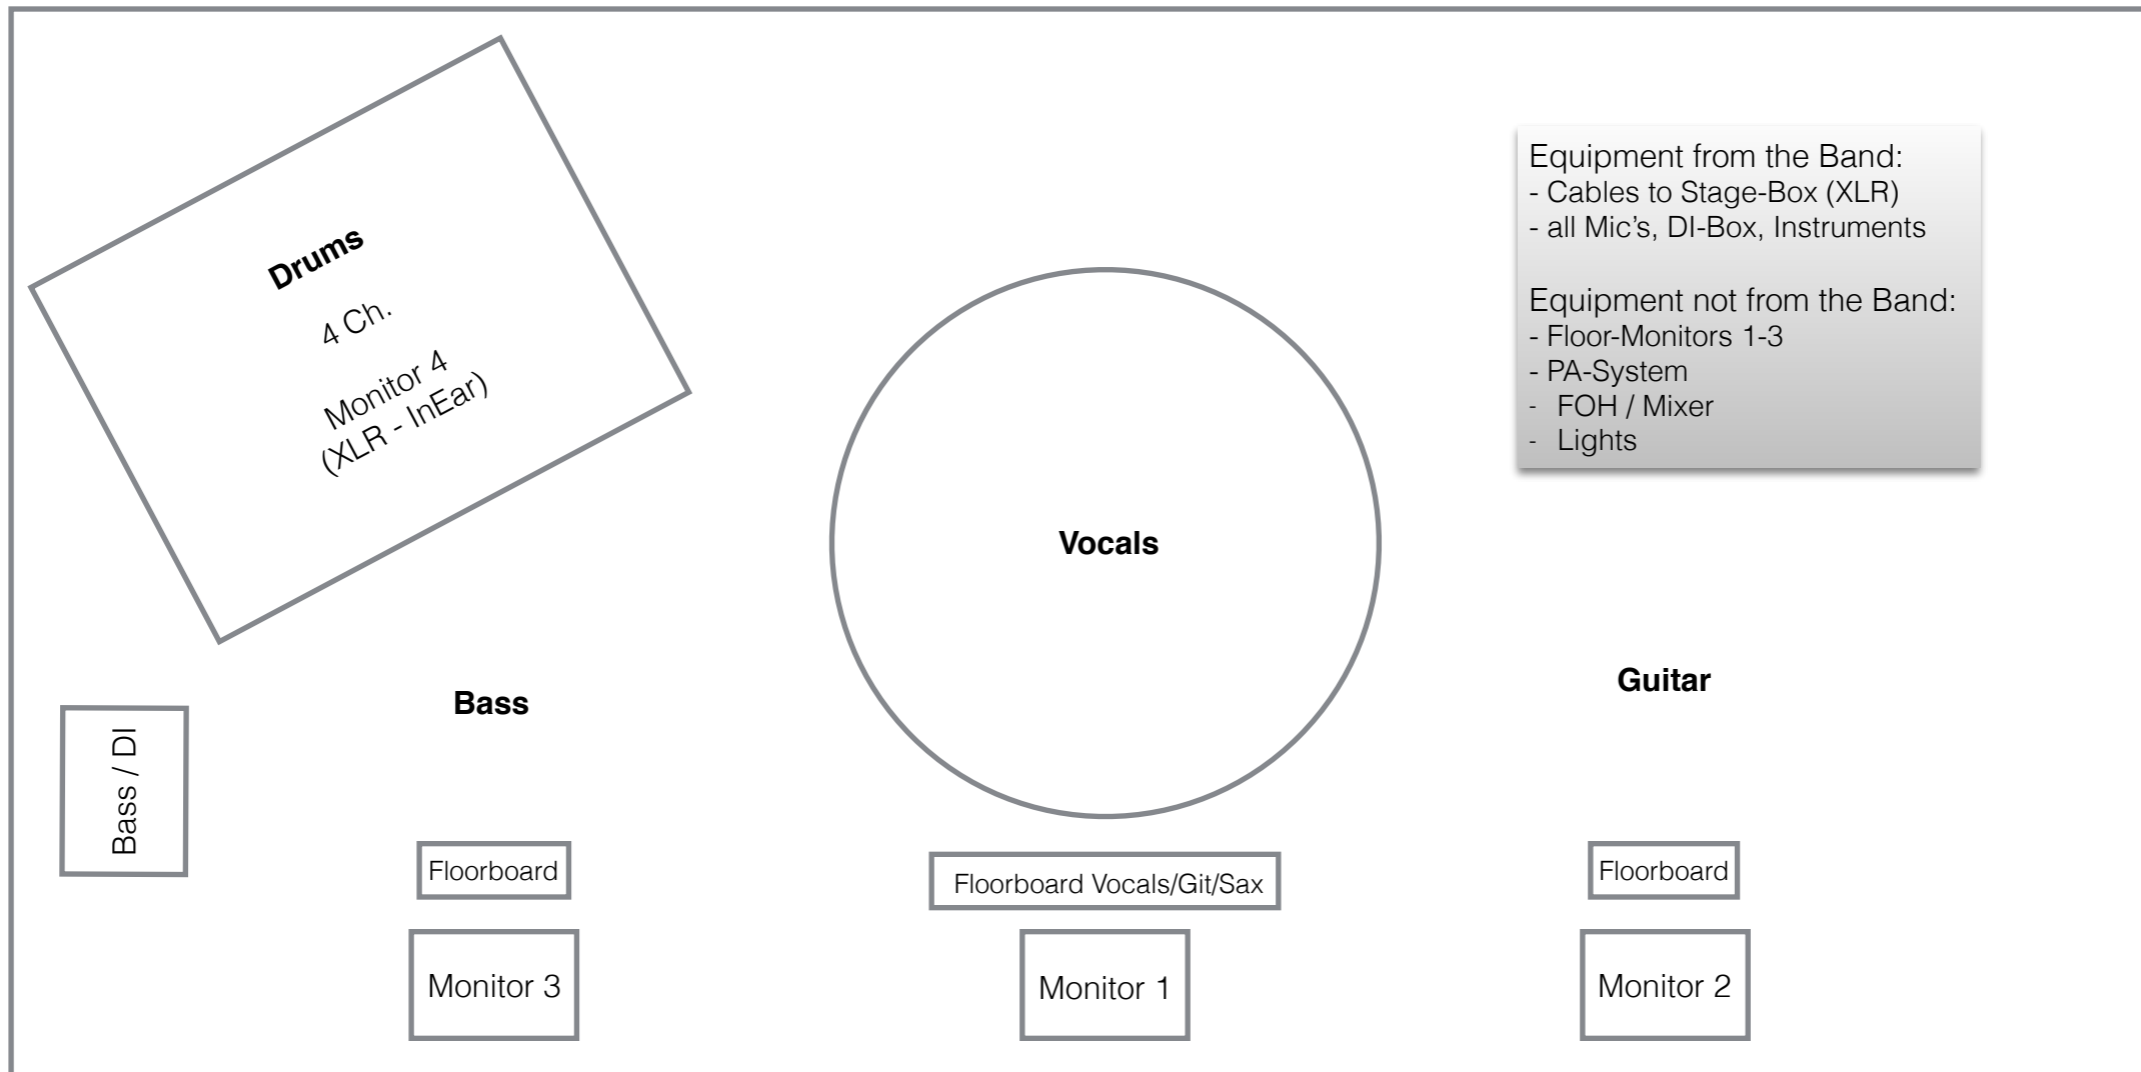

Stage Plan Cue5 „Acoustic“ Band

Chaneln to FOH / Mixer			Return Chaneln to Stage		
Ch.	Mic/Line	Instrument	Ch.	Mic/Line	Instrument
1	Mic	BassDrum	9	DI Line	Acoustic Guitar 2
2	Mic	Snare	10	Line	E-Sax
3	Mic	OH Left			
4	Mic	OH Right			
5	DI Line	Bass Guitar			
6	DI Line	Acoustic Guitar 1			
7	Line	Vocals Wet			
8	Line	Vocals Dry			